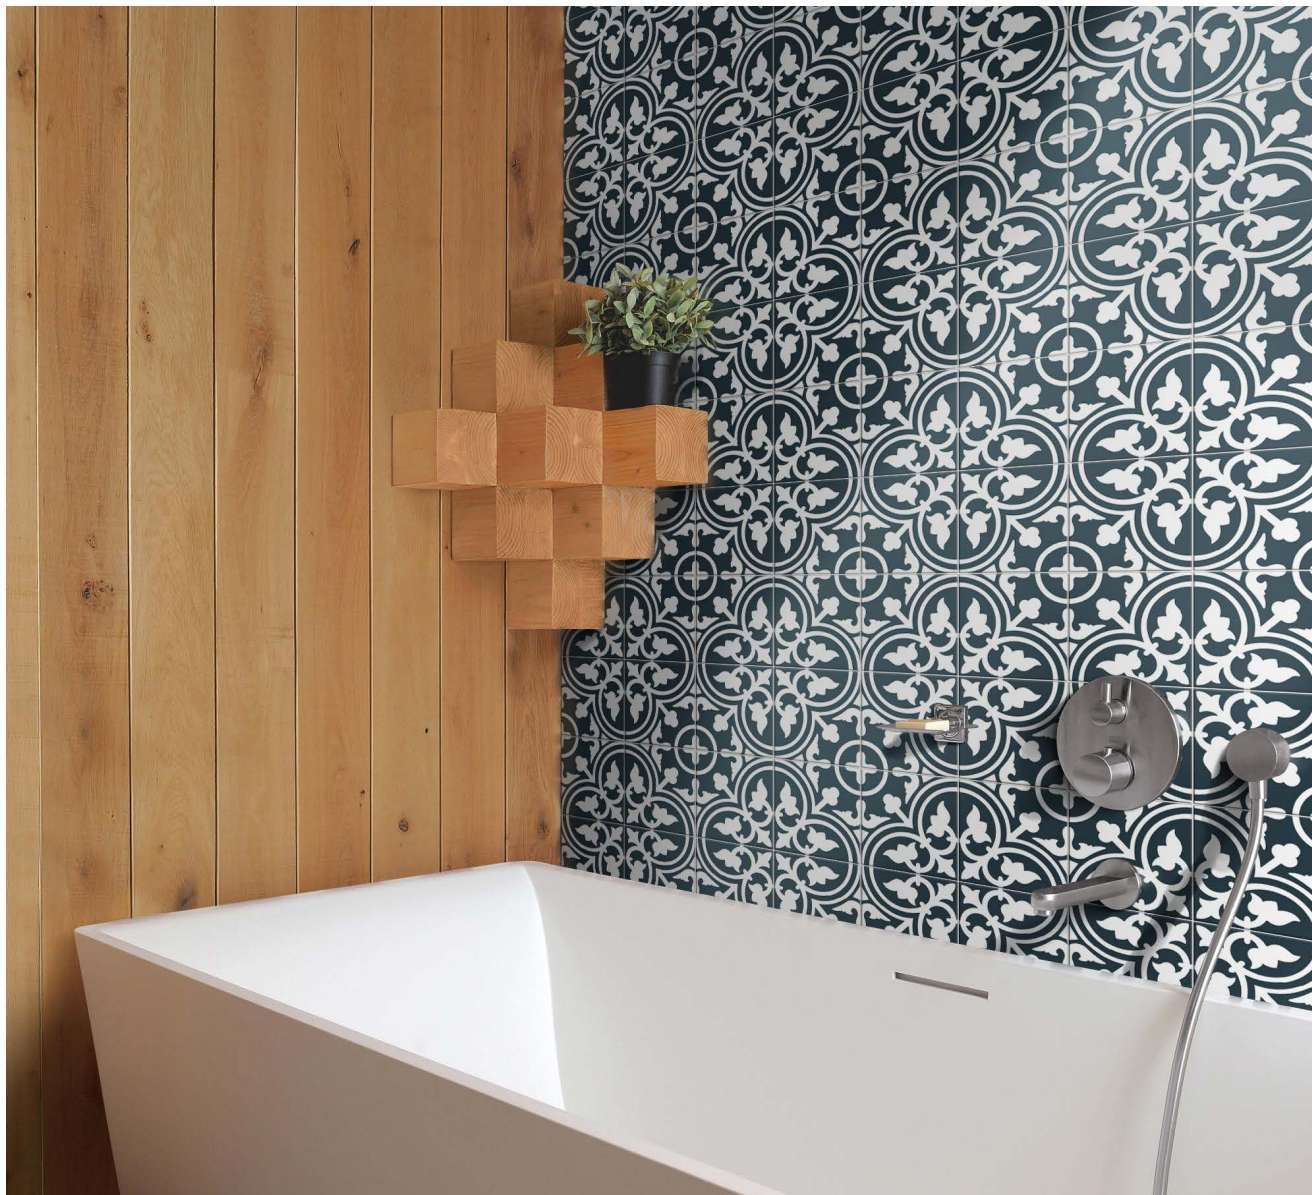

DF320
200×200mm / 8"×8"

PICASSO EVOLUTION

- Wall Application
- Floor Application
- Uniform Appearance
- 4 Faces Design
- Matt Surface