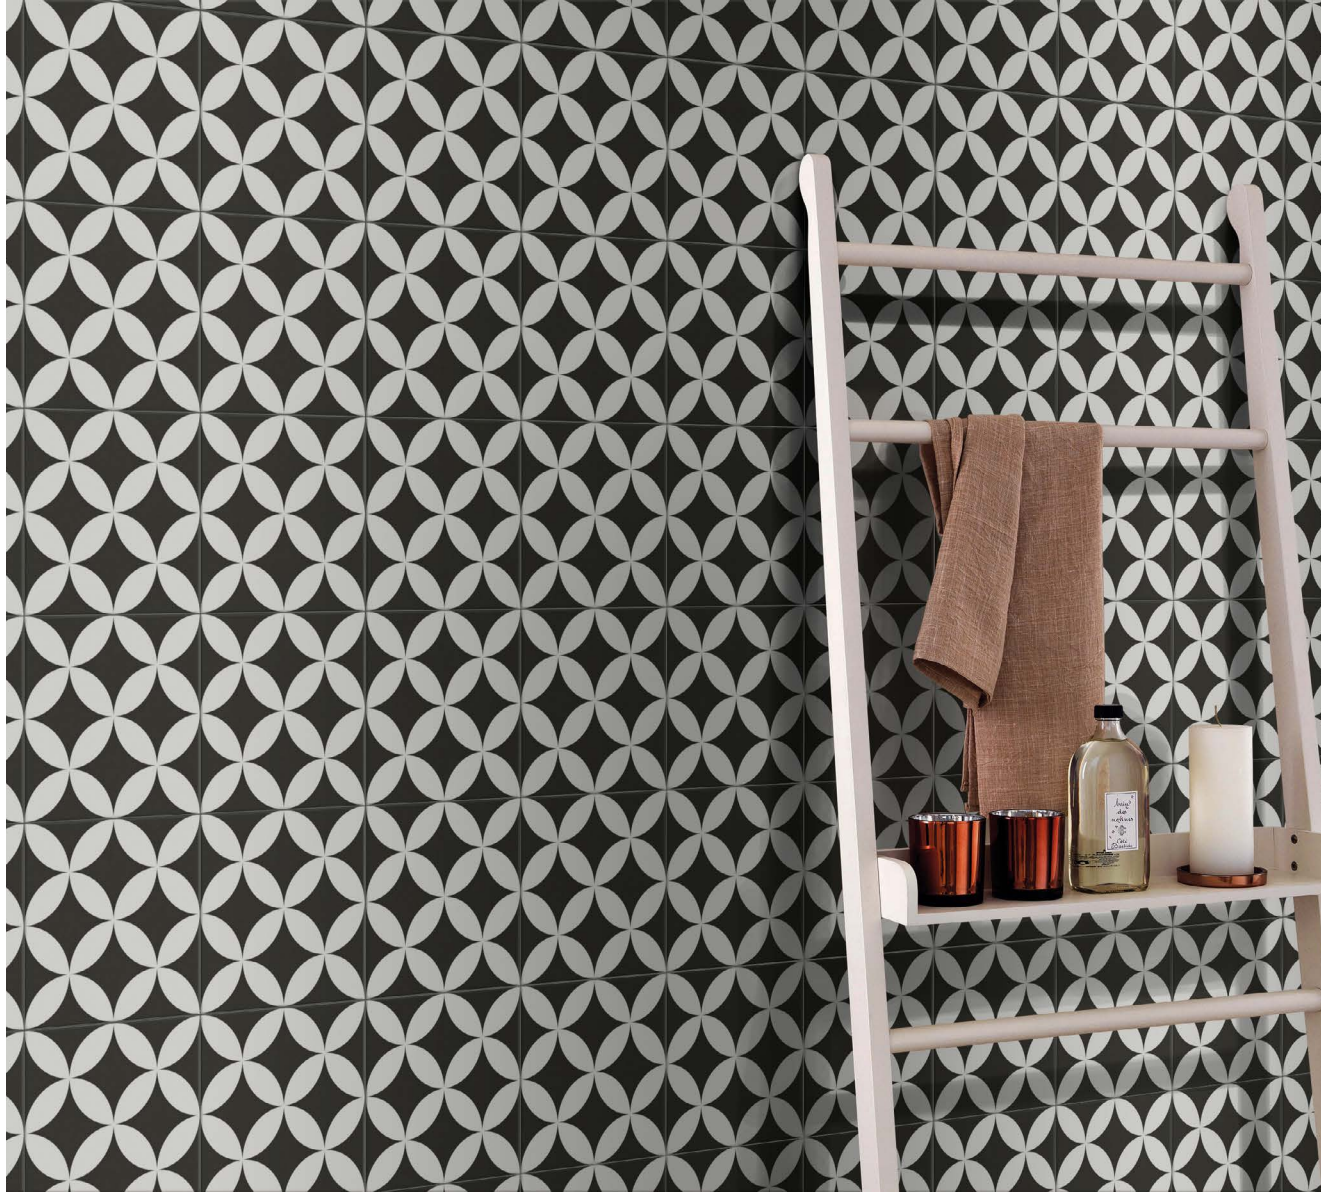

DF315

200x200mm / 8"x8"

PICASSO EVOLUTION

- Wall Application
- Floor Application
- Uniform Appearance
- 4 Faces Design
- Matt Surface