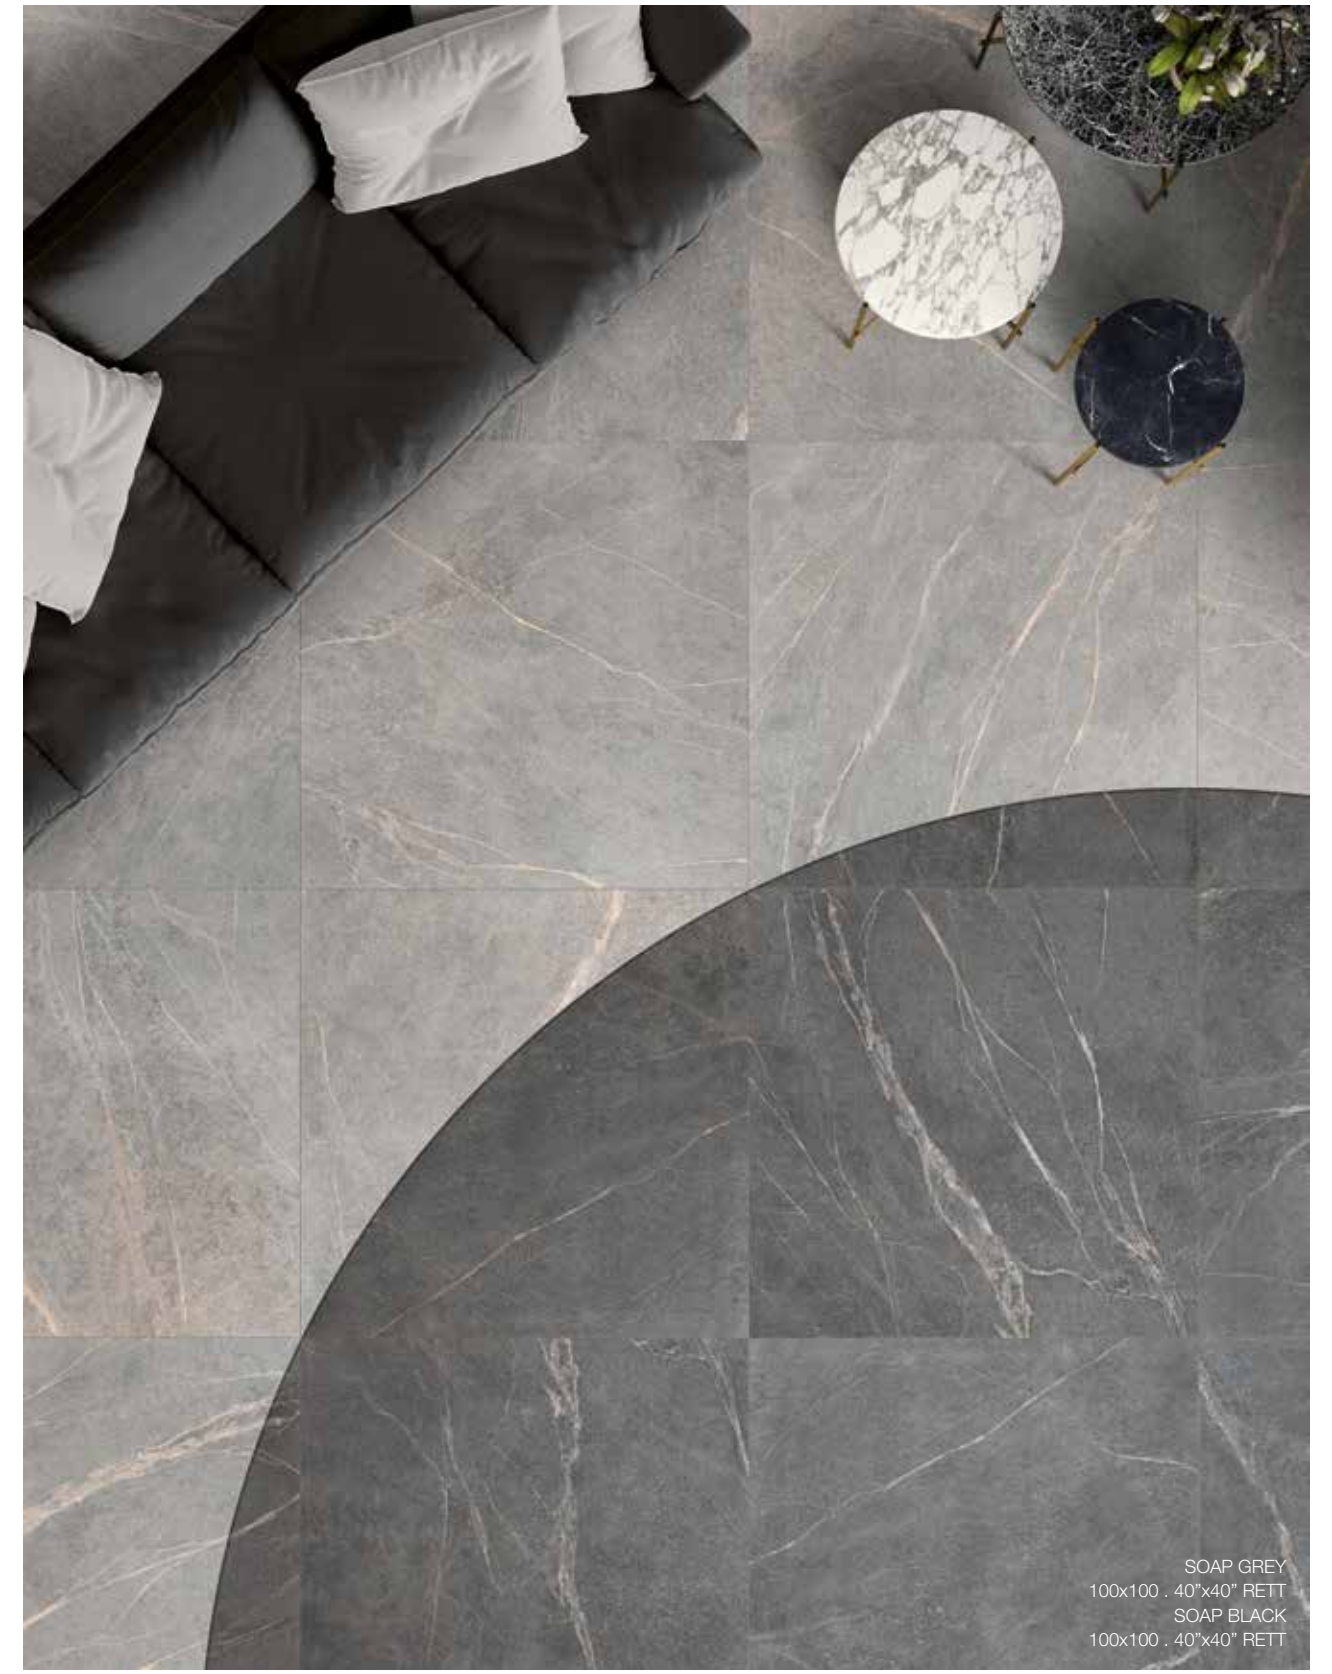

SOAP GREY
100x100 . 40"x40" RETT
SOAP BLACK
100x100 . 40"x40" RETT