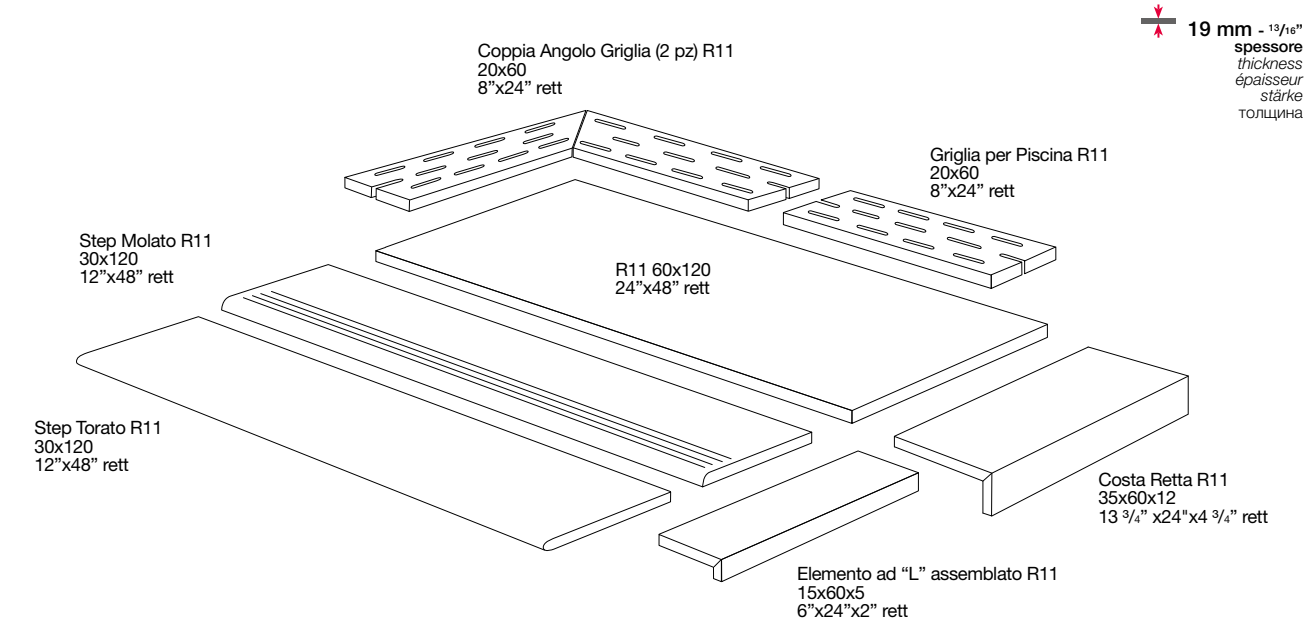

GRES PORCELLANATO SMALTATO COLORATO IN MASSA

GLAZED PORCELAIN STONWARE WITH COLOURED BODY | GRÈS CÉRAME ÉMAILLÉ COLORÉ DANS LA MASSE
GLASIERTES FEINSTEINZEUG IN DER MASSE GEFÄRBT | ГЛАЗУРОВАННЫЙ КЕРАМОГРАНИТ, ОКРАШЕННЫЙ ПО ВСЕЙ ТОЛЩИНЕ

SOAP STONE

Pezzi Speciali . Trims. Pièces Spéciales. Formstücke. Специальные изделия

8,5 mm - 5/16"
spessore
thickness
épaisseur
stärke
толщина

10 mm - 3/8"
spessore
thickness
épaisseur
stärke
толщина

Serie completa. Complete range. Série complete. Ganze Serie. Полная серия

19 mm - 13/16"
spessore
thickness
épaisseur
stärke
толщина

Serie completa. Complete range. Série complete. Ganze Serie. Полная серия

imballaggi

Packing
Emballage
Verpackung
Упаковка

	PCS/BOX	SQM/BOX	KGS/BOX	BOXES/PALLET	SQM/PALLET	KGS/PALLET
120x120 . 24"x48" RETT	1	1,44	32,00	40	57,60	1.296
100x100 . 40"x40" RETT / ROCK R11 RETT	1	1,00	20,65	42	42,00	883
60x120 . 24"x48" RETT / ROCK R11 RETT	2	1,44	32,00	30	43,20	976
80x80 . 32"x32" RETT	2	1,28	28,50	40	51,20	1.156
60x60 . 24"x24" RETT / ROCK R11 RETT	3	1,08	24,00	40	43,20	976
60x120 . 24"x48" ROCK R11 RETT 19mm	1	0,72	30,60	21	15,12	659

© Copyright 2018 Gruppo Romani S.p.A.

Gruppo Romani S.p.A. Industrie Ceramiche
www.grupporomanispa.com