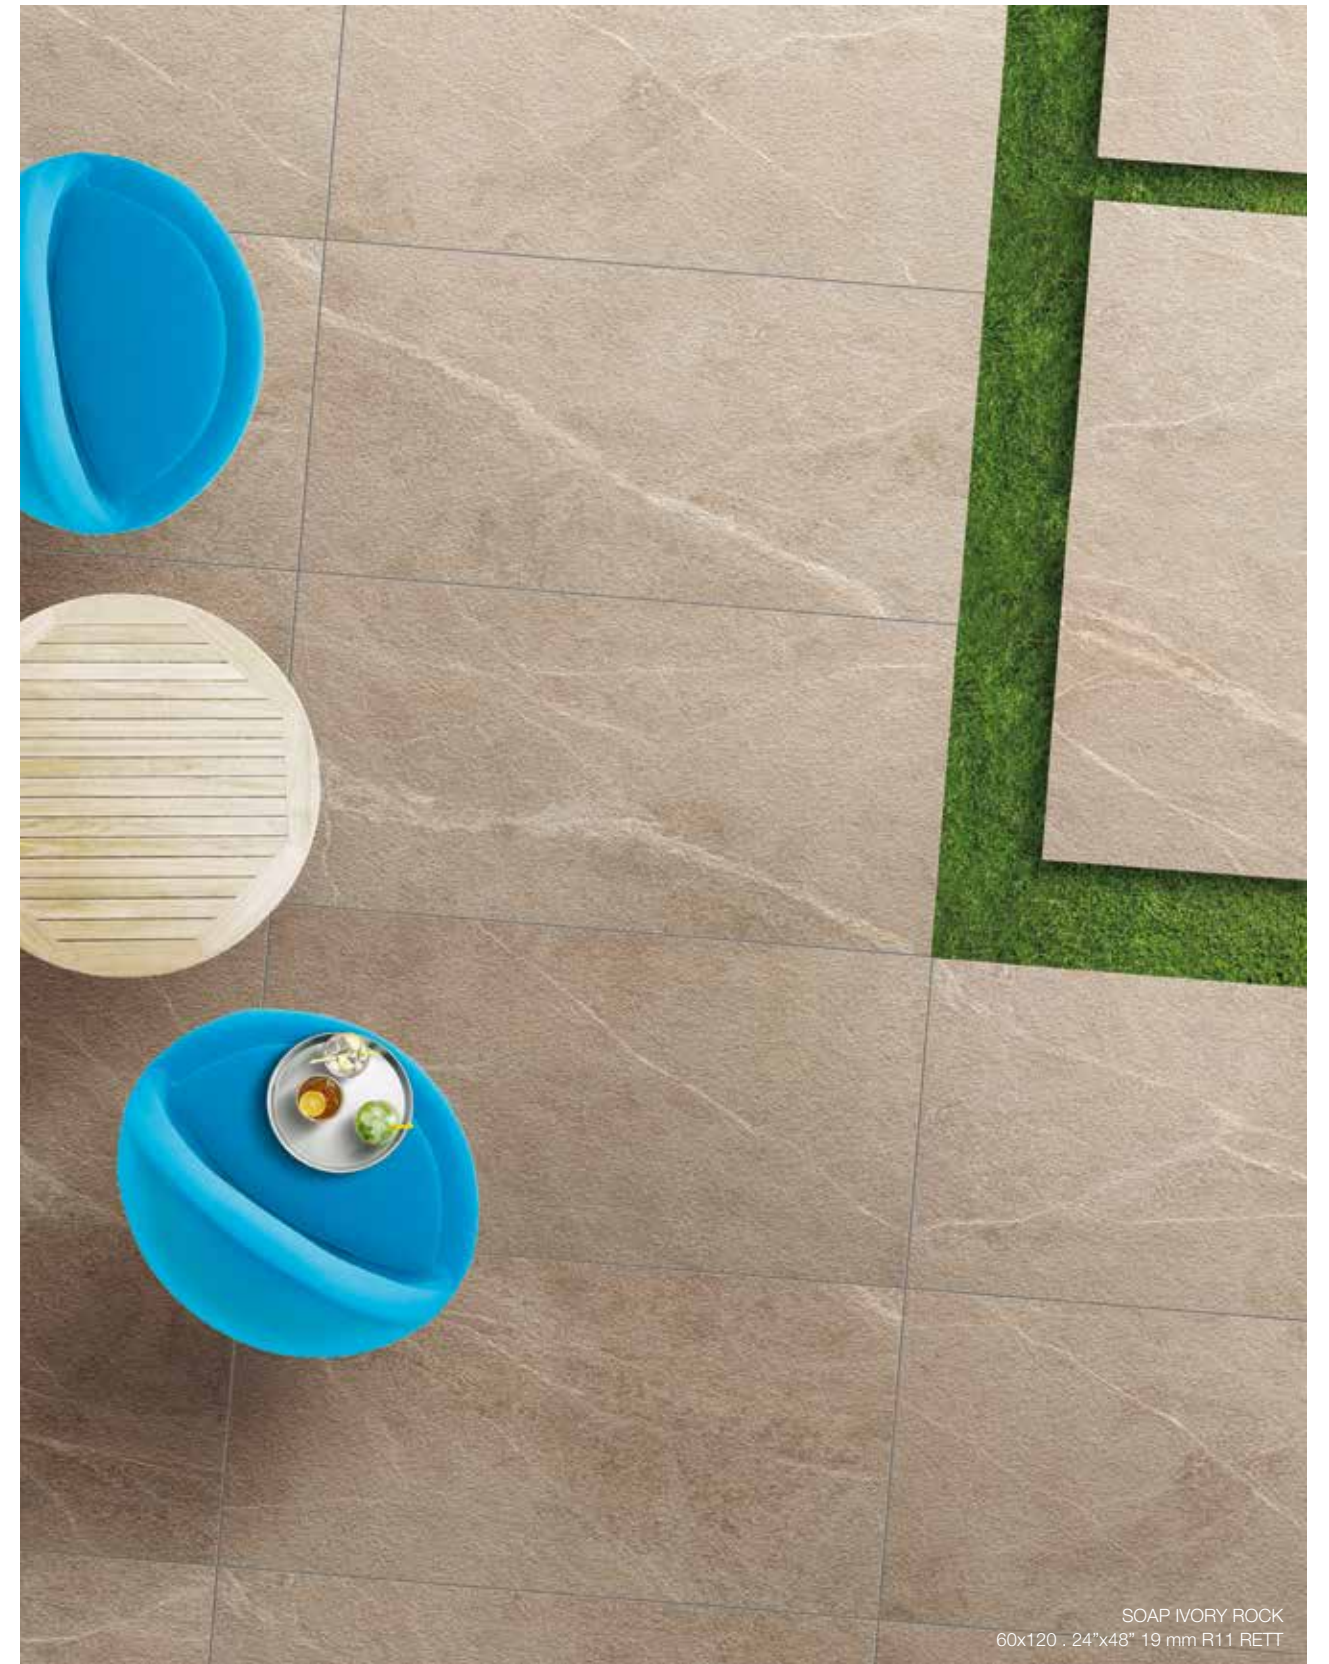

# SOAP STONE

SOAP COFFEE  
120x120 . 48"x48" RETT - 60x20 . 24"x48" RETT  
Mosaico Soap 3D 30x60 . 12"x24" RETT

Nature  
Vibes  
NATURAL WELLNESS

SOAP COFFEE  
80x80 . 32"x32" RETT

SOAP IVORY ROCK  
60x120 . 24"x48" 19 mm R11 RETT